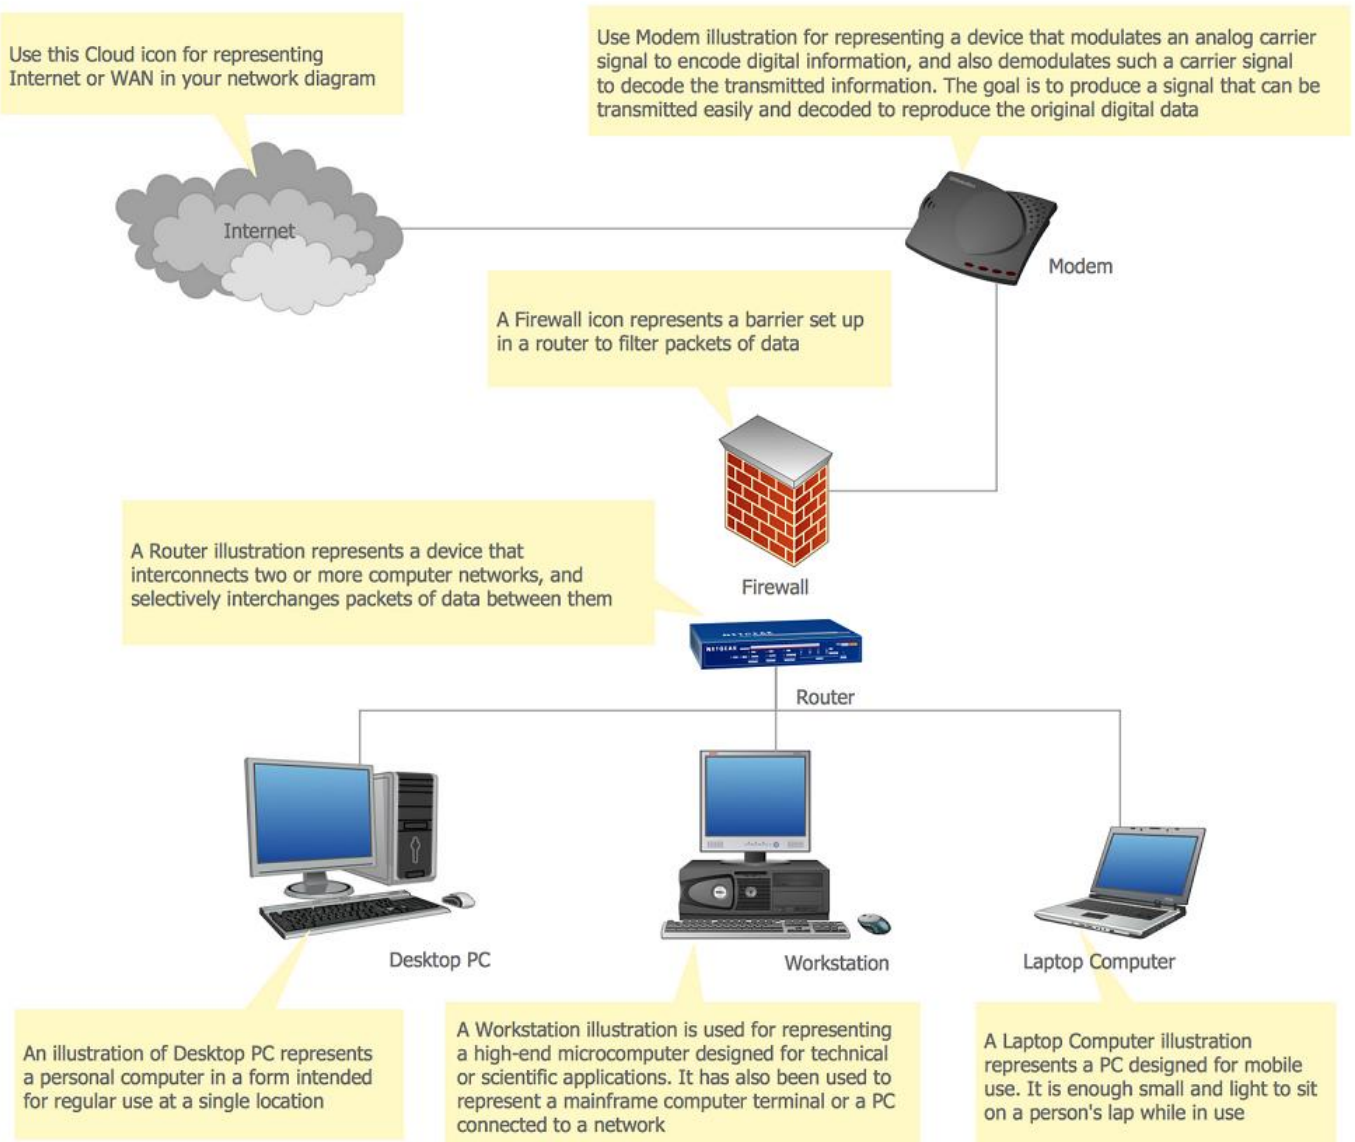

Use this Cloud icon for representing Internet or WAN in your network diagram

Use Modem illustration for representing a device that modulates an analog carrier signal to encode digital information, and also demodulates such a carrier signal to decode the transmitted information. The goal is to produce a signal that can be transmitted easily and decoded to reproduce the original digital data

A Firewall icon represents a barrier set up in a router to filter packets of data

A Router illustration represents a device that interconnects two or more computer networks, and selectively interchanges packets of data between them

Desktop PC

Workstation

Laptop Computer

An illustration of Desktop PC represents a personal computer in a form intended for regular use at a single location

A Workstation illustration is used for representing a high-end microcomputer designed for technical or scientific applications. It has also been used to represent a mainframe computer terminal or a PC connected to a network

A Laptop Computer illustration represents a PC designed for mobile use. It is enough small and light to sit on a person's lap while in use

-  Internet
-  100 Mbps
-  100/1000 Mbps
-  54 Mbps