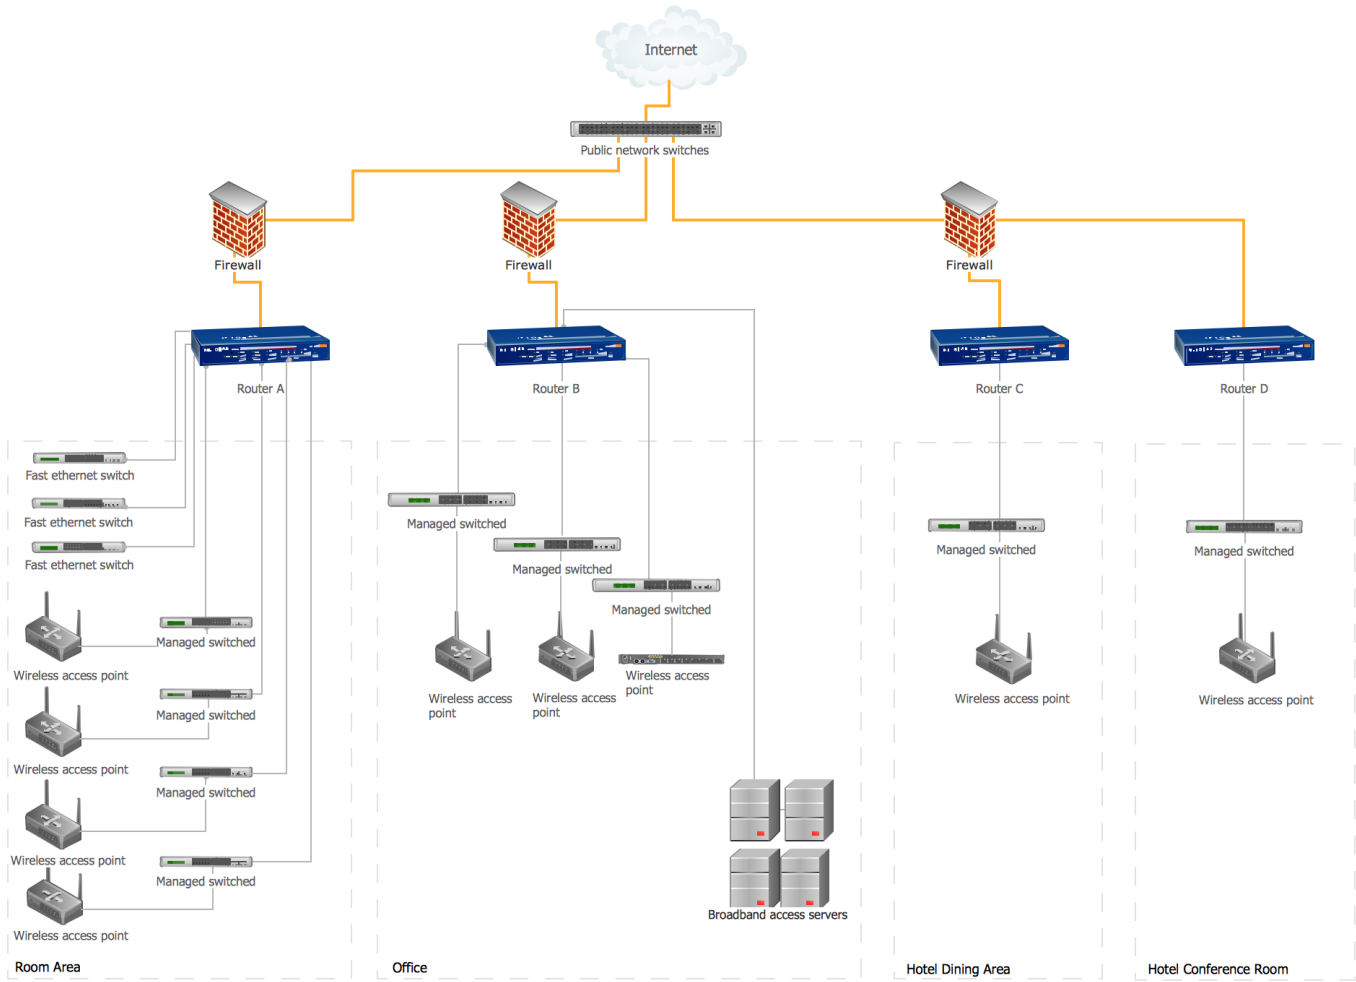

Use this Cloud icon for representing Internet or WAN in your network diagram

Use Modem illustration for representing a device that modulates an analog carrier signal to encode digital information, and also demodulates such a carrier signal to decode the transmitted information. The goal is to produce a signal that can be transmitted easily and decoded to reproduce the original digital data

A Firewall icon represents a barrier set up in a router to filter packets of data

A Router illustration represents a device that interconnects two or more computer networks, and selectively interchanges packets of data between them

Desktop PC

Workstation

Laptop Computer

An illustration of Desktop PC represents a personal computer in a form intended for regular use at a single location

A Workstation illustration is used for representing a high-end microcomputer designed for technical or scientific applications. It has also been used to represent a mainframe computer terminal or a PC connected to a network

A Laptop Computer illustration represents a PC designed for mobile use. It is enough small and light to sit on a person's lap while in use

-  Internet
-  100 Mbps
-  100/1000 Mbps
-  54 Mbps