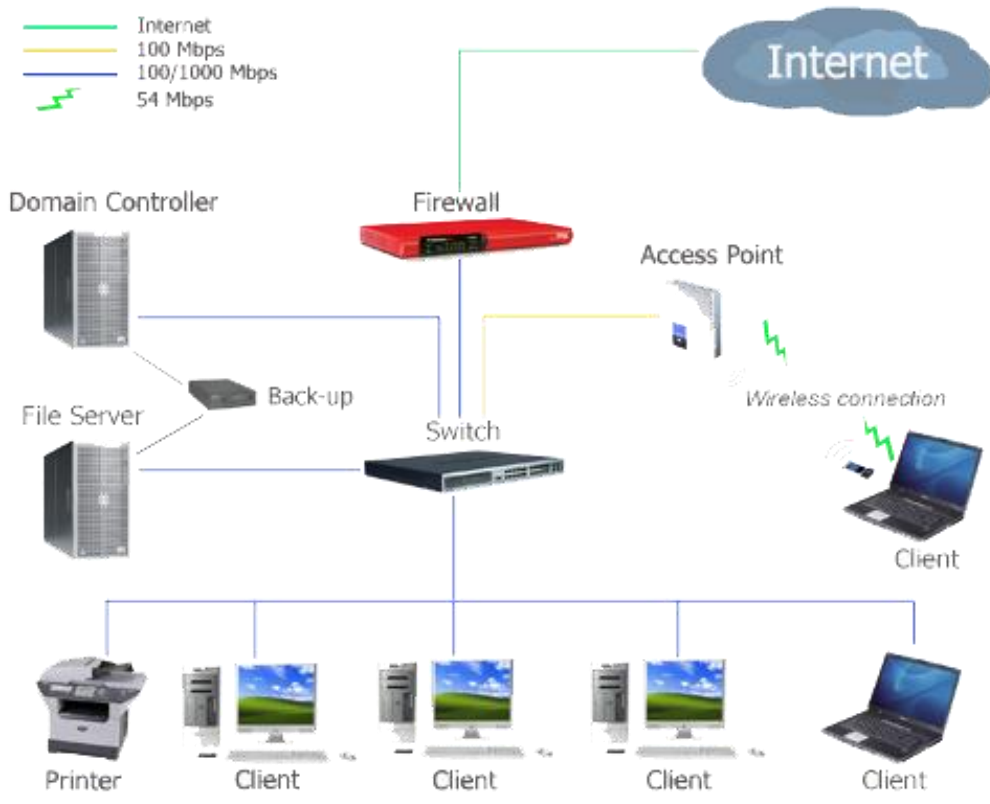

Use this Cloud icon for representing Internet or WAN in your network diagram

Use Modem illustration for representing a device that modulates an analog carrier signal to encode digital information, and also demodulates such a carrier signal to decode the transmitted information. The goal is to produce a signal that can be transmitted easily and decoded to reproduce the original digital data

A Firewall icon represents a barrier set up in a router to filter packets of data

A Router illustration represents a device that interconnects two or more computer networks, and selectively interchanges packets of data between them

Desktop PC

Workstation

Laptop Computer

An illustration of Desktop PC represents a personal computer in a form intended for regular use at a single location

A Workstation illustration is used for representing a high-end microcomputer designed for technical or scientific applications. It has also been used to represent a mainframe computer terminal or a PC connected to a network

A Laptop Computer illustration represents a PC designed for mobile use. It is enough small and light to sit on a person's lap while in use

-  Internet
-  100 Mbps
-  100/1000 Mbps
-  54 Mbps